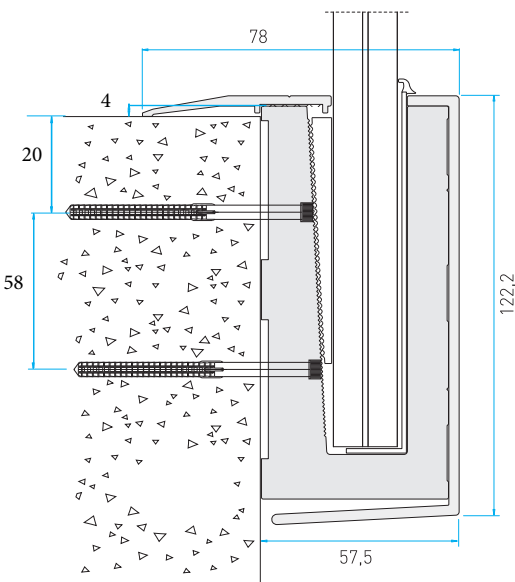

↓ Skinne system

Skruer til treverk: 10x100mm senkhode

Betongskrue 8x95mm med senkhode

Code: D55-7927-2M

1x(200 cm)
PVC Protection sheets

6x(15 cm)
Plastic wedge

Code: D55-7960
Dual Use for
6+6 mm & 8+8 mm
Glass

Code: D55-7927K
Endcap

Code: D55-7928

↓ Montasje detaljer

↓ Håndlist

Code: PR-6540

Code: AK-6540TA

Code: AK-6540V

Code: AK-6540H