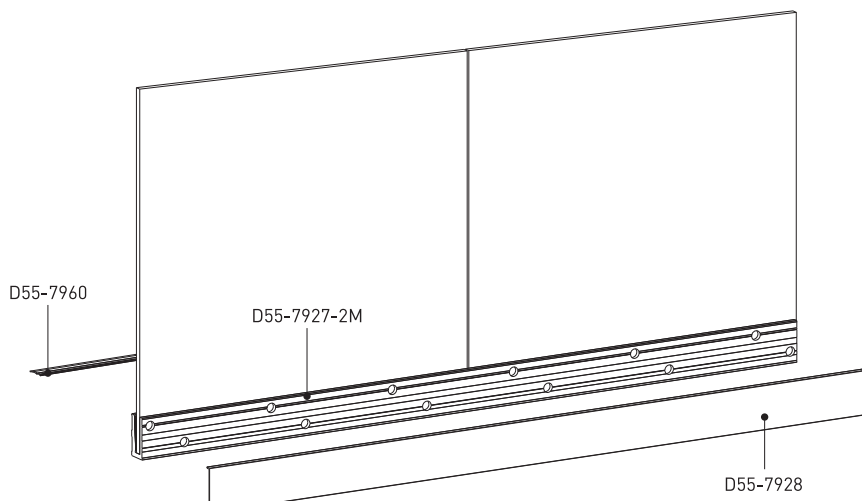

↓ Montasje detaljer

↓ Håndlist

Code: PR-6540

Code: AK-6540TA

Code: AK-6540V

Code: AK-6540H

Code: AK-6540KD