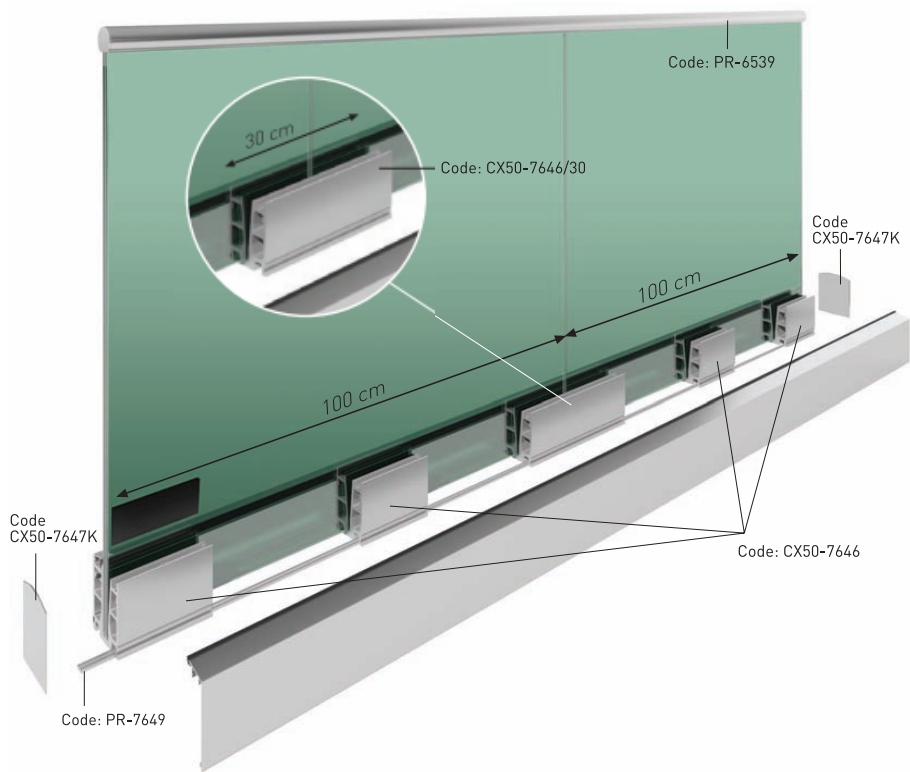

↓ Montasje detaljer

↓ Håndlist