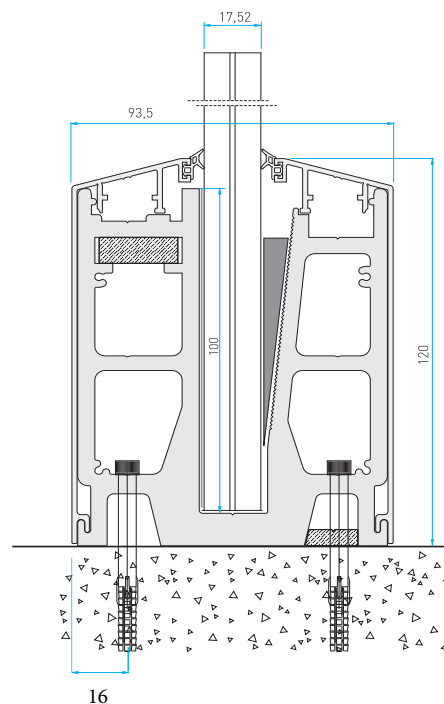

↓ Skinne system

Code: CX50-7646

Skruer til treverk: 10x100mm senkhode

Betongskruer 8x95mm med senkhode

Plastic wedge

PVC Protection sheets

Code: CX50-7647

Code: CX50-7647K

Code: PR-7649

↓ Montasje detaljer

↓ Håndlist

Code: PR-6540

Code: AK-6540TA

Code: AK-6540V

Code: AK-6540H

Code: AK-6540KD