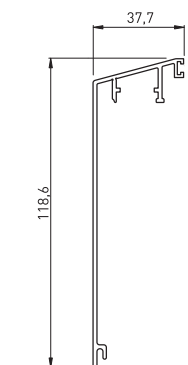

↓ Skinne system

Code: CX50-7646

Skruer til treverk: 10x100mm senkhode

Betongskruer 8x95mm med senkhode

Plastic wedge

PVC Protection sheets

Code: CX50-7647

Code: CX50-7647K

Code: PR-7649

↓ Montasje detaljer

↓ Håndlist

Code: PR-6540

Code: AK-6540TA

Code: AK-6540V

Code: AK-6540H

Code: AK-6540KD