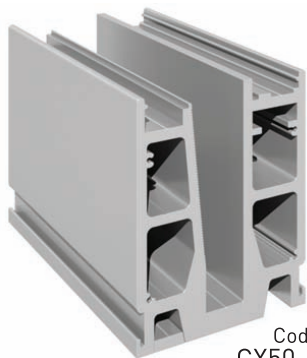

↓ Skinne system

Code: CX50-7646

Skruer til treverk: 10x100mm senkhode

Betongskruer 8x95mm med senkhode

Plastic wedge

PVC Protection sheets

Code: CX50-7647

Code: CX50-7647K